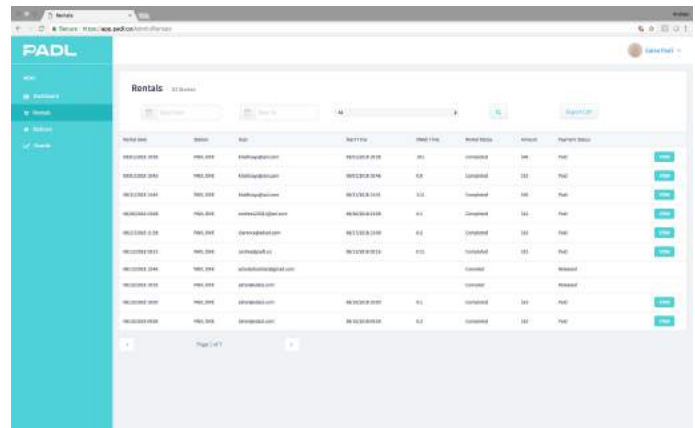

- Hotels
- Marinas
- Condominiums
- Clubs
- Shops
- Parks
- Municipalities
- And more!

User Phone APP

Management Web App

SYSTEM CONTROL

Live dashboards provide you with business insights, including battery levels, equipment location, rental status and more.

CUSTOMER ANALYTICS

Customer contact details and history allow you to better market to your users based on real data.

FINANCIAL DATA

With our easy exports, quickly add your transactional data to your financial system, or simply use in a spreadsheet.