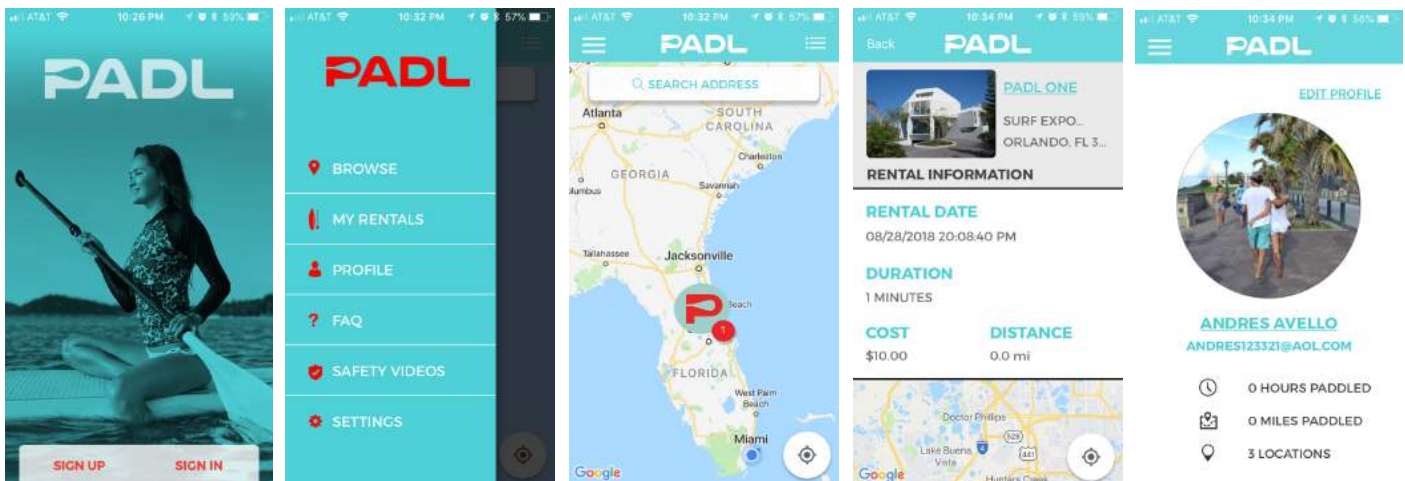

Our packages include all **hardware** and **software** you need to get started. The hardware consists of one of our racks, a locking system, and rental equipment. The software includes the PADL user mobile applications for both iOS and Android, as well as the PADL management web application. With our public and private account options, PADL is perfect for any waterfront location!

- Hotels
- Marinas
- Condominiums
- Clubs
- Shops
- Parks
- Municipalities
- And more!

User Phone APP

Management Web App

SYSTEM CONTROL

Live dashboards provide you with business insights, including battery levels, equipment location, rental status and more.