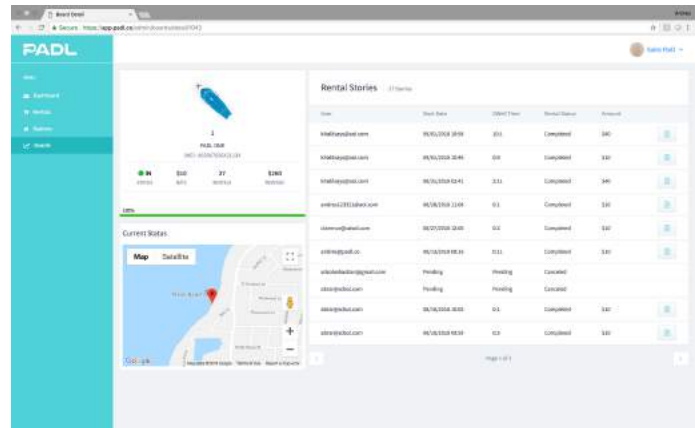

- Hotels
- Marinas
- Condominiums
- Clubs
- Shops
- Parks
- Municipalities
- And more!

User Phone APP

Management Web App

SYSTEM CONTROL

Live dashboards provide you with business insights, including battery levels, equipment location, rental status and more.

CUSTOMER ANALYTICS

Customer contact details and history allow you to better market to your users based on real data.

FINANCIAL DATA

With our easy exports, quickly add your transactional data to your financial system, or simply use in a spreadsheet.