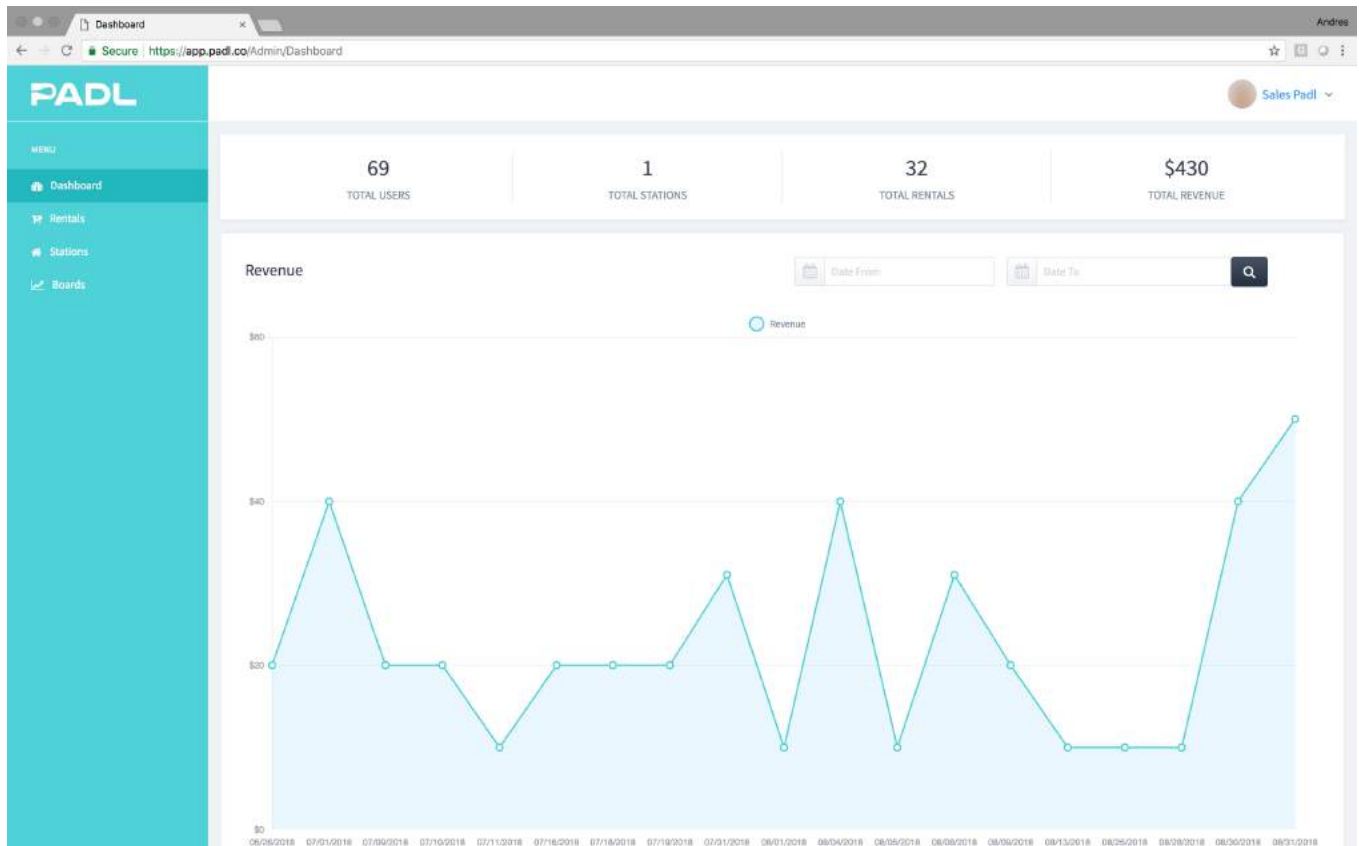

FINANCIAL DATA

With our easy exports, quickly add your transactional data to your financial system, or simply use in a spreadsheet.